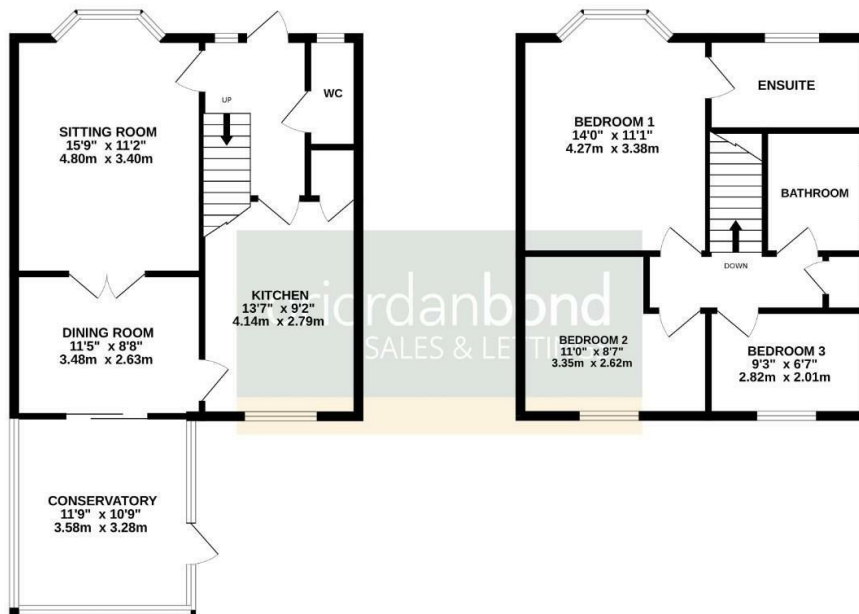

Disclaimer

O'Riordan Bond Estate Agents Limited has not tested apparatus, equipment, fittings or services and so cannot verify they are in working order. The buyer is advised to obtain verification from their solicitor or surveyor.

O'Riordan Bond Abington Sales
01604 639007

abington@oriordanbond.co.uk

GROUND FLOOR
614 sq.ft. (57.0 sq.m.) approx.

1ST FLOOR
488 sq.ft. (45.3 sq.m.) approx.